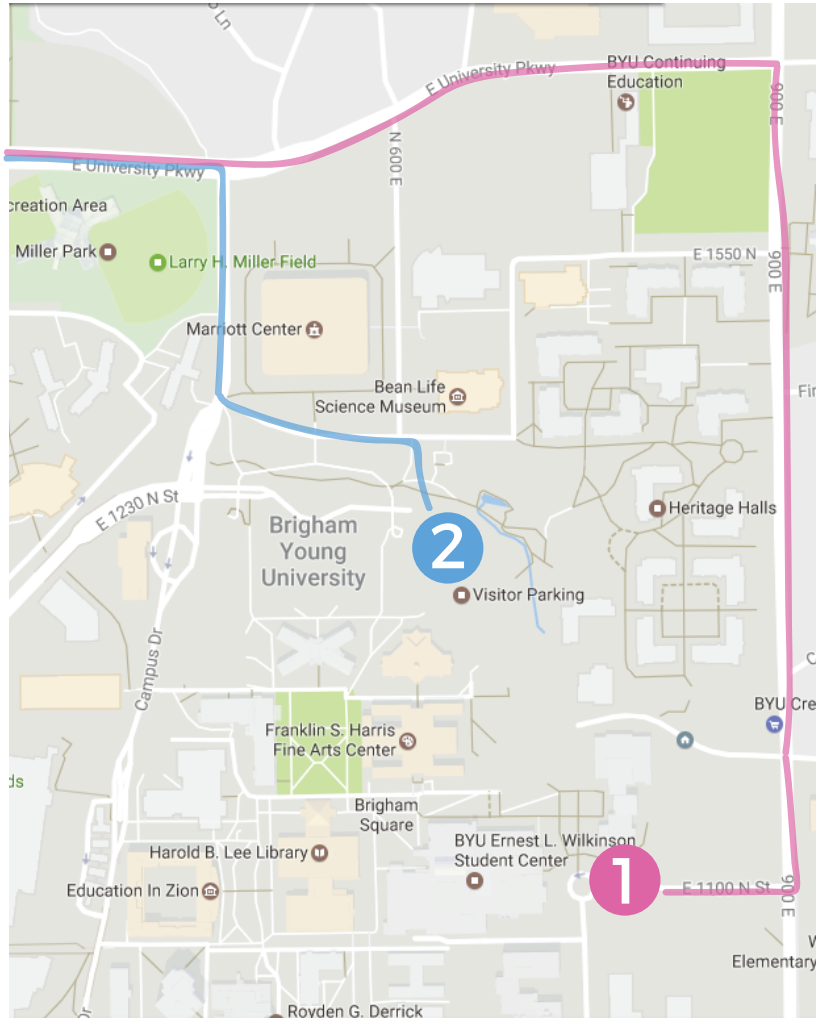

#### Getting to Provo

#### Getting to campus

#### VISITOR PARKING #LOT1

If you are using GPS navigation, use the following address:

**BYU Wilkinson Student Center Ballroom, 1060 East Campus Drive, Provo, UT, 84604**

- Take I-15 South freeway, approximately 45 to 60 minutes to Exit 269, University Parkway.
- Keep left as you exit, then turn left onto University Parkway.
- You will follow this road past 800 East, past the road curvature, and past University Avenue.
- Continue past the football stadium on your left and then turn right onto 900 East.
- Turn right on Heritage Drive into the parking lot.
- The Wilkinson Student Center (WSC) is at the south side of the parking lot.

#### VISITOR PARKING #LOT2

If you are using GPS navigation, use the following address:

**Brigham Young University Museum of Art, North Campus Drive, Provo, UT, 84602**

- Take I-15 South freeway, approximately 45 to 60 minutes to Exit 269, University Parkway.
- Keep left as you exit, then turn left onto University Parkway.
- You will follow this road past 800 East, past the road curvature, and past University Avenue.
- Just after the football stadium, turn right at the 3 way traffic light onto 450 East
- At the next light, turn left onto North Campus Drive
- Immediately after the second pedestrian overpass, turn right into the Museum of Art visitor parking lot
- The visitor parking lot is at the southwest end of this parking lot