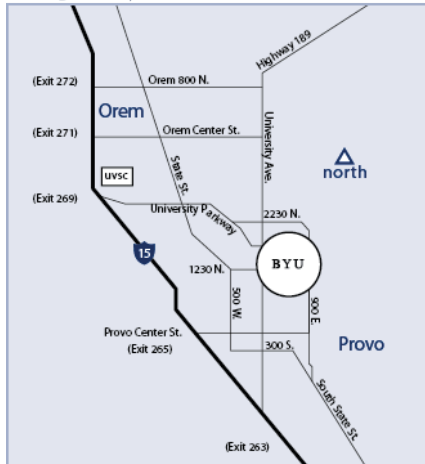

#### Getting to Provo

#### Getting to campus

#### VISITOR PARKING #LOT1

If you are using GPS navigation, use the following address:

**BYU Wilkinson Student Center Ballroom, 1060 East Campus Drive, Provo, UT, 84604**

- Take I-15 South freeway, approximately 45 to 60 minutes to Exit 269, University Parkway.
- Keep left as you exit, then turn left onto University Parkway.
- You will follow this road past 800 East, past the road curvature, and past University Avenue.
- Continue past the football stadium on your left and then turn right onto 900 East.
- Turn right on Heritage Drive into the parking lot.
- The Wilkinson Student Center (WSC) is at the south side of the parking lot.

#### VISITOR PARKING #LOT2

If you are using GPS navigation, use the following address:

**Brigham Young University Museum of Art, North Campus Drive, Provo, UT, 84602**

- Take I-15 South freeway, approximately 45 to 60 minutes to Exit 269, University Parkway.
- Keep left as you exit, then turn left onto University Parkway.
- You will follow this road past 800 East, past the road curvature, and past University Avenue.
- Just after the football stadium, turn right at the 3 way traffic light onto 450 East
- At the next light, turn left onto North Campus Drive
- Immediately after the second pedestrian overpass, turn right into the Museum of Art visitor parking lot
- The visitor parking lot is at the southwest end of this parking lot